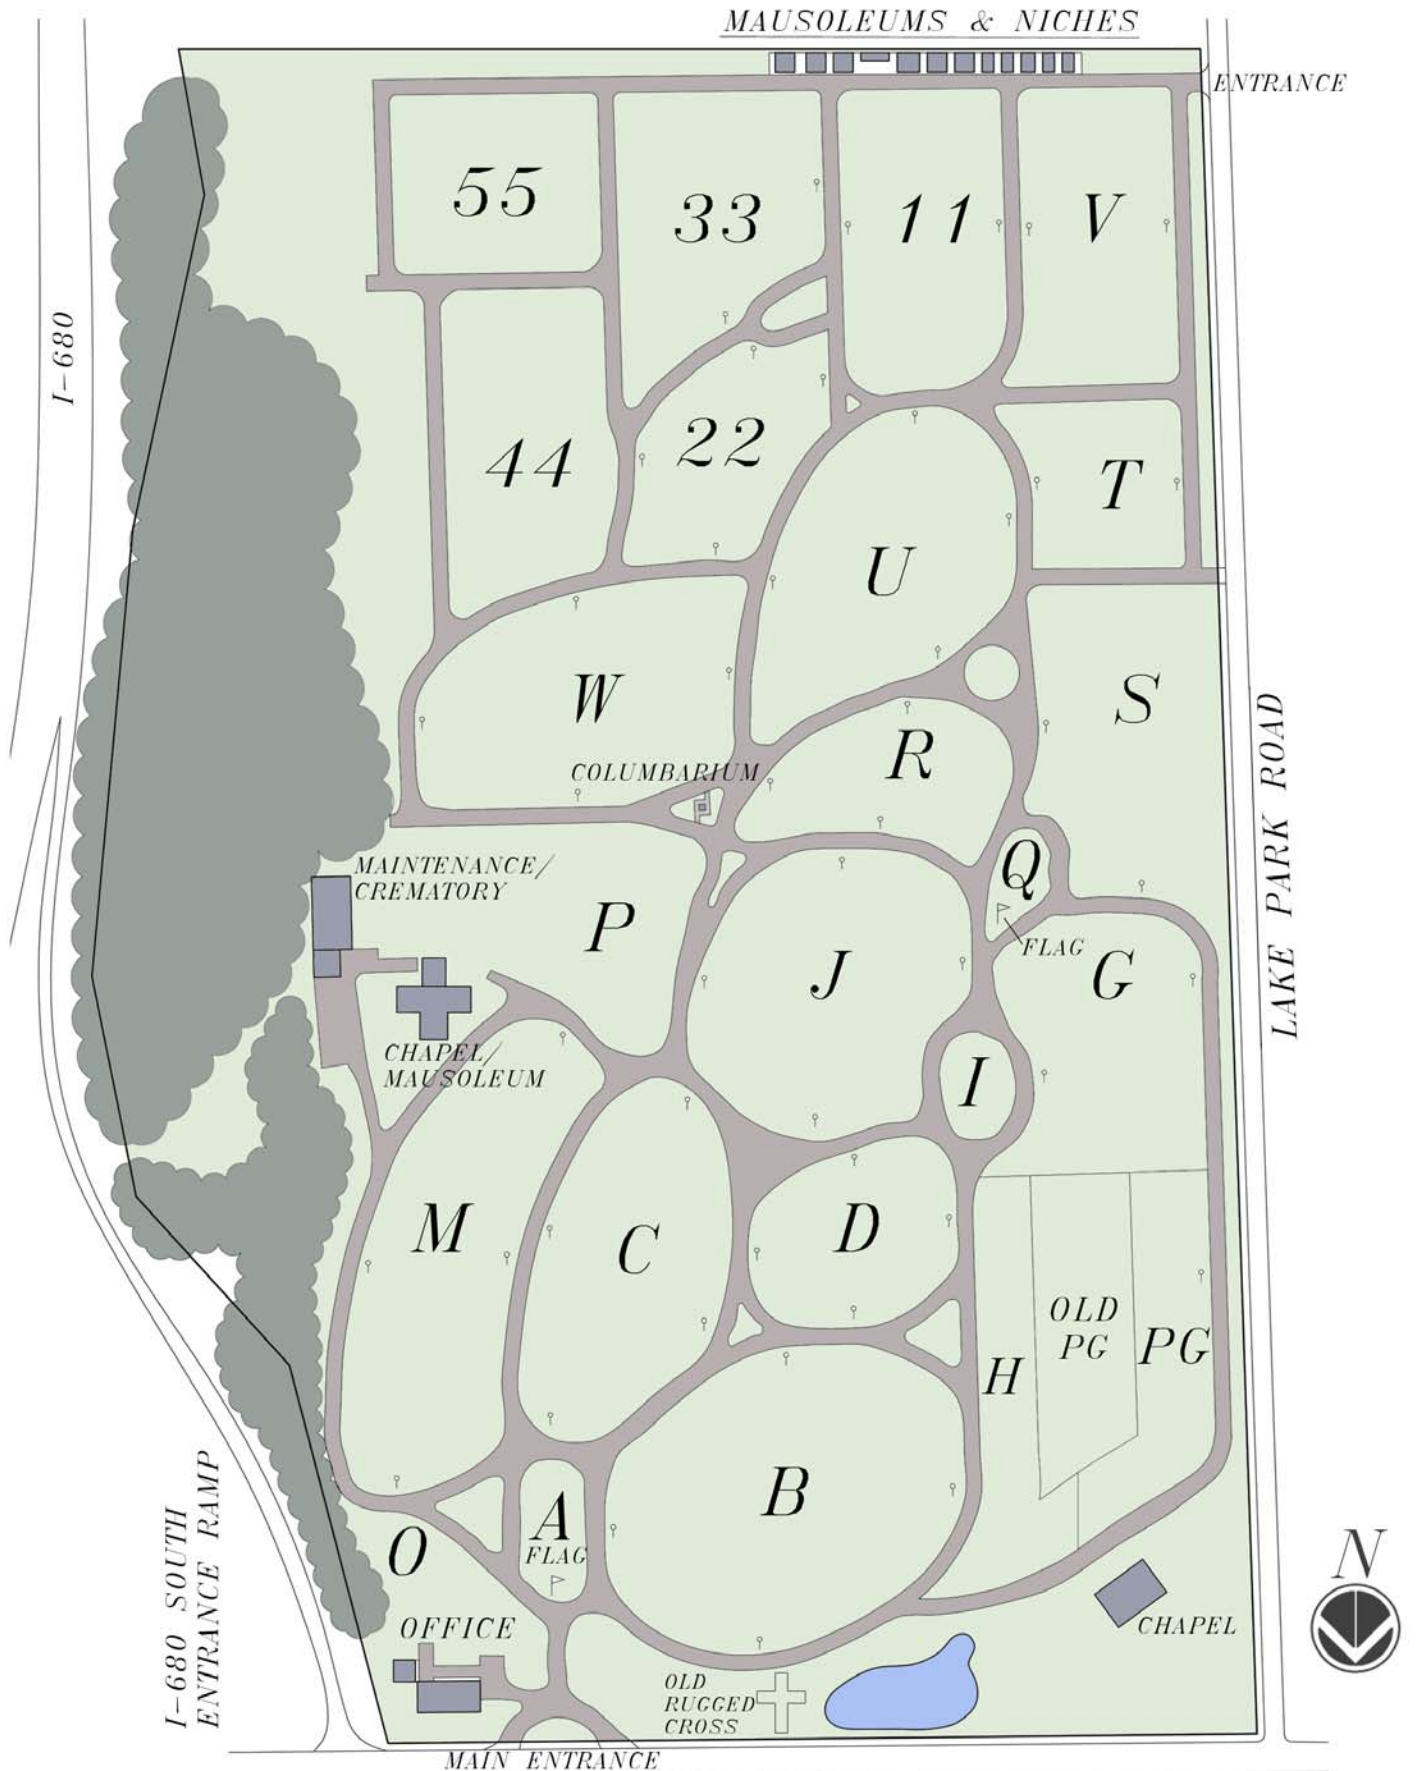

# LAKE PARK CEMETERY

1459 E. MIDLOTHIAN BLVD. BOARDMAN, OH 44512 TEL: 330-782-4221

MIDLOTHIAN BLVD. (STATE ROUTE 625)